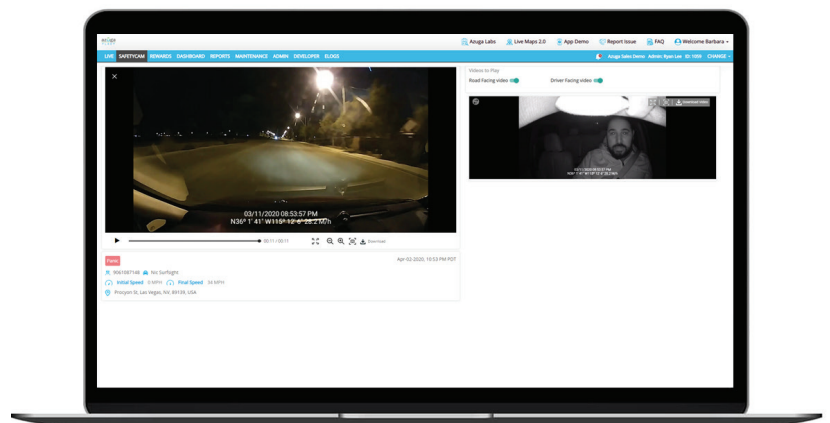

BENEFITS

- Reduce distracted driving, addressing one of the leading causes of preventable accidents
- Improve safety with real-time alerts from harsh driving incidents
- Get the whole picture with LIVE-VIDEO to your fleet vehicles, drivers, passengers & cargo
- Personalize training for high-risk drivers based on individual driving behavior data
- Reduce insurance claims & exonerate your drivers with video evidence stored in the cloud