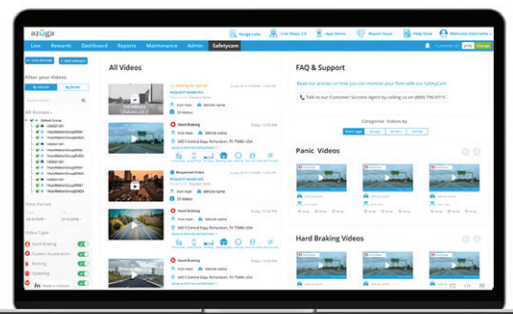

Over the Air (OTA) system & firmware updates

**Multiple Cameras:** Connect up to 3 auxiliary cameras for side and rear views

On-demand video retrieval from available footage\*

\* Additional fees apply